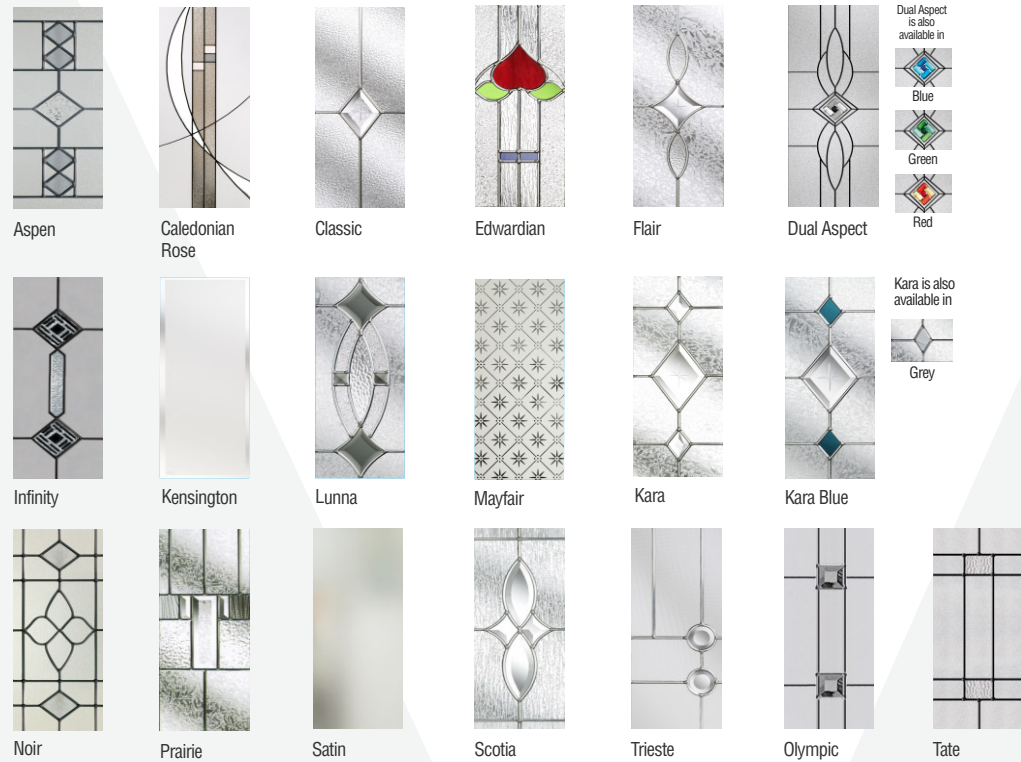

Dual Aspect Black

Dual Aspect Blue

Dual Aspect is also available in Blue Green Red

Lunna

Mayfair

New Orleans

Noir

Prairie

Trieste

Kara

Kara Blue

Kara is also available in Grey

Cottage Small

Basalt Grey with Prairie glass

Cottage Windsor

Chartwell with Lunna glass

Cottage Diamond

Ultramarine Blue with Kara Blue glass

Cottage 3 Diamond

Slate Grey with Kara Grey glass

Anthracite Grey with Tahoe Black glass

Our range of stunning Inox glazed doors combine the high performance of GRP composite materials with beautiful style to give a truly contemporary look to any entranceway.

This range of doors use stainless steel glazing frames to the outside, which as well as adding a distinctive European flair, are guaranteed to keep their high shine and stunning looks for years to come.