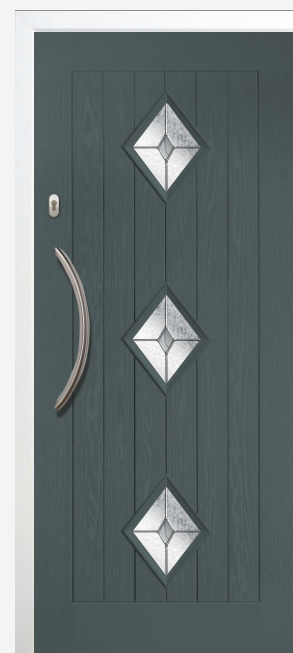

Cottage Diamond

Ultramarine Blue with Kara Blue glass

Cottage 3 Diamond

Slate Grey with Kara Grey glass

Anthracite Grey with Tahoe Black glass

Our range of stunning Inox glazed doors combine the high performance of GRP composite materials with beautiful style to give a truly contemporary look to any entranceway.