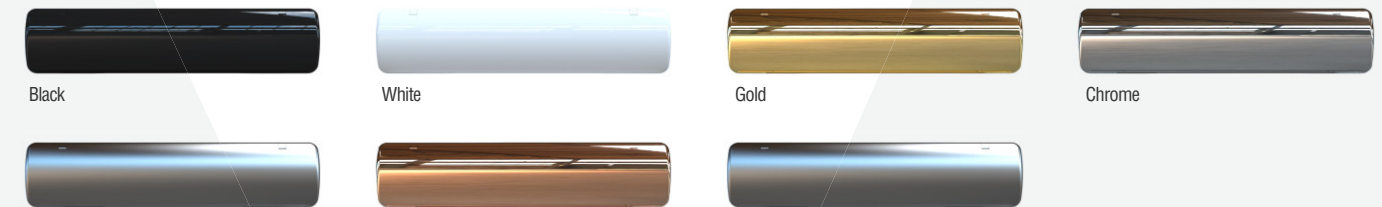

Handles

Black White Gold Chrome Satin Antique Black

Antique Black features a traditional textured, hammered finish.

Viewers

Available in Brass and Chrome

Numbers

Gold Chrome

Rim Latch

For extra security add the Optional Rim Latch traditional lock

Gold Chrome

Rounded

Knockers

Black Gold Chrome Stainless Steel Rose Gold Satin Nickel

Letterplates

Black White Gold Chrome Stainless Steel Rose Gold Satin Nickel

Handles

Black White Gold Chrome Stainless Steel Rose Gold Satin Nickel

Cylinder Pulls

Black Gold Chrome Stainless Steel Rose Gold Satin Nickel

Numbers

Black Gold Chrome Stainless Steel Rose Gold Satin Nickel