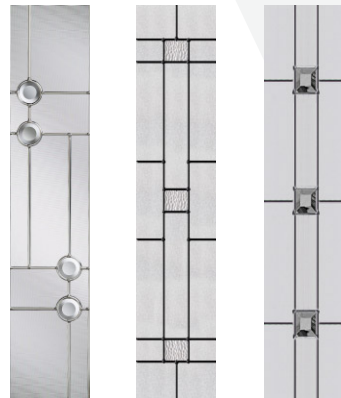

Trieste Tate Olympic