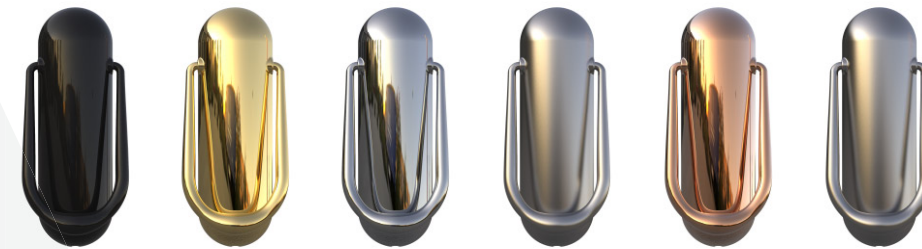

Handles

Black White Gold Chrome Satin Antique Black

Antique Black features a traditional textured, hammered finish.

Viewers

Available in Brass and Chrome

Numbers

Gold Chrome

Rim Latch

For extra security add the Optional Rim Latch traditional lock

Gold Chrome

Rounded

Knockers

Black Gold Chrome Stainless Steel Rose Gold Satin Nickel

Letterplates

Black White Gold Chrome Stainless Steel Rose Gold Satin Nickel

Handles

Black White Gold Chrome Stainless Steel Rose Gold Satin Nickel

Cylinder Pulls

Black Gold Chrome Stainless Steel Rose Gold Satin Nickel

Numbers

Black Gold Chrome Stainless Steel Rose Gold Satin Nickel