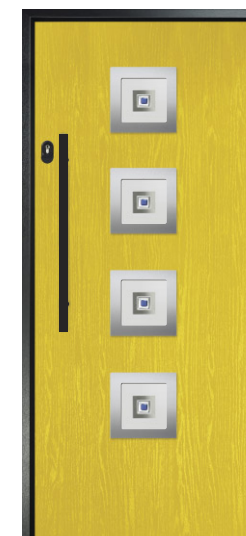

Nice
Colza Yellow with Tahoe Blue glass