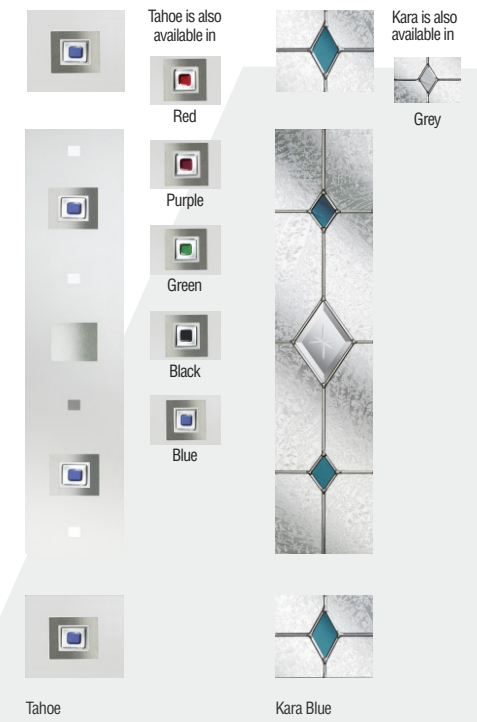

Our contemporary door range gives your home instant wow factor. Available in a huge range of colours and styles, and with a series of modern glazing designs.