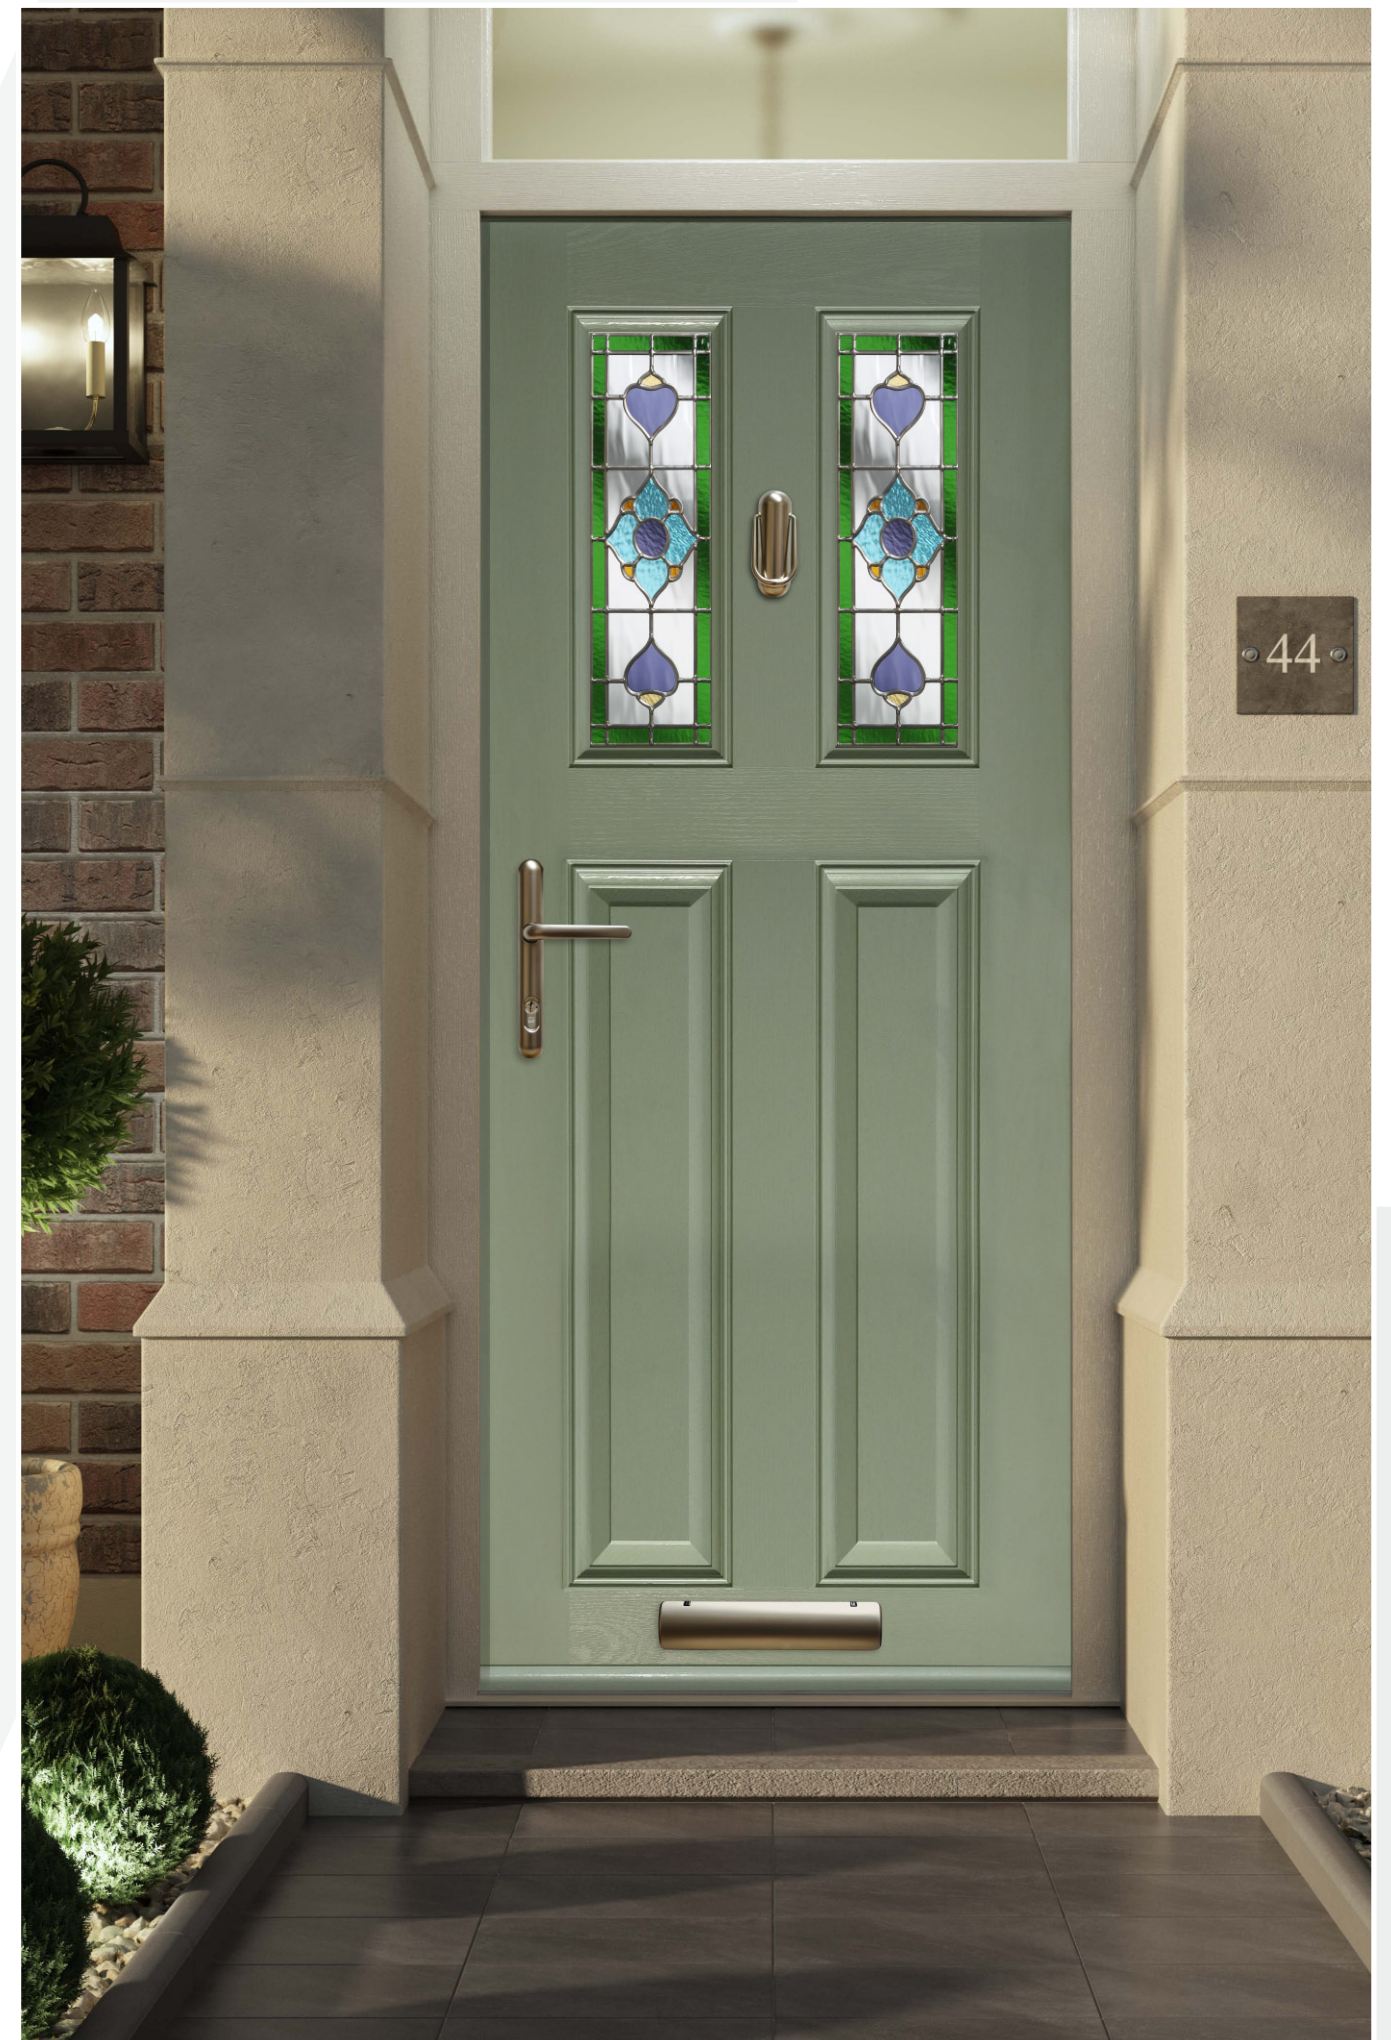

Chartwell Green with Dorchester Green glass and rounded furniture