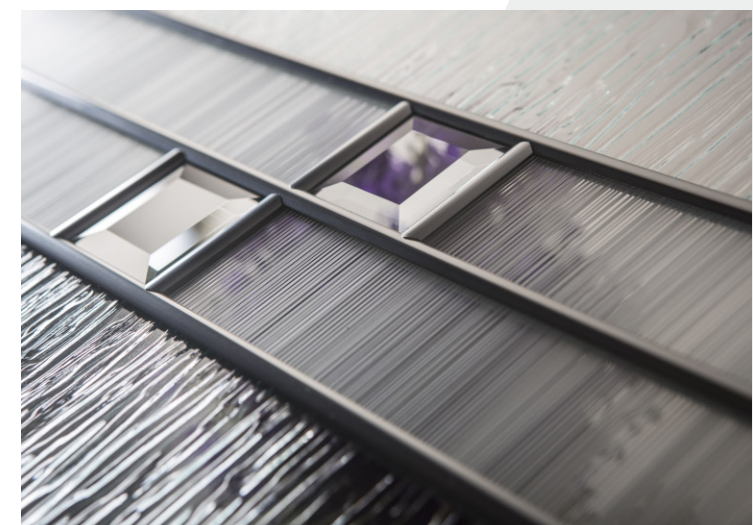

Horizon detail