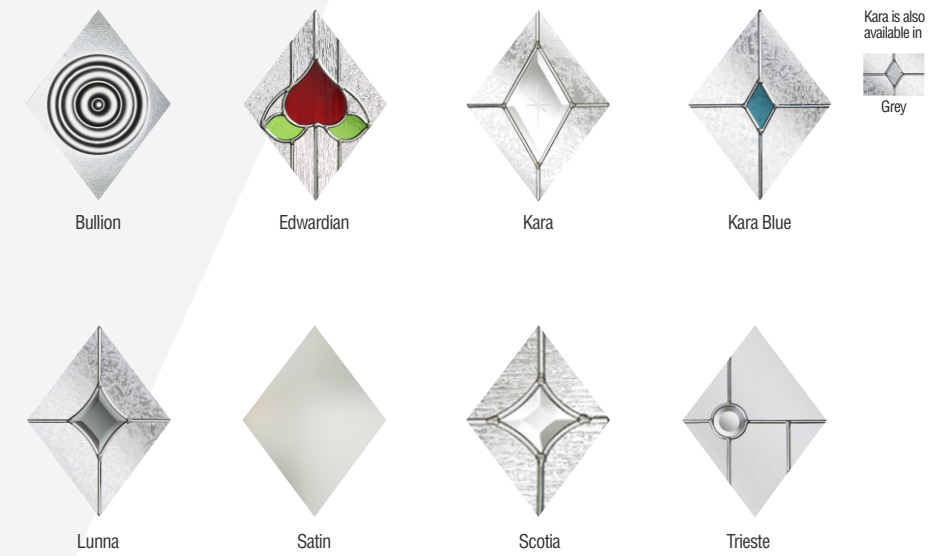

Cottage Diamond

Ultramarine Blue with Kara Blue glass

Cottage 3 Diamond

Slate Grey with Kara Grey glass

Anthracite Grey with Tahoe Black glass

Our range of stunning Inox glazed doors combine the high performance of GRP composite materials with beautiful style to give a truly contemporary look to any entranceway.