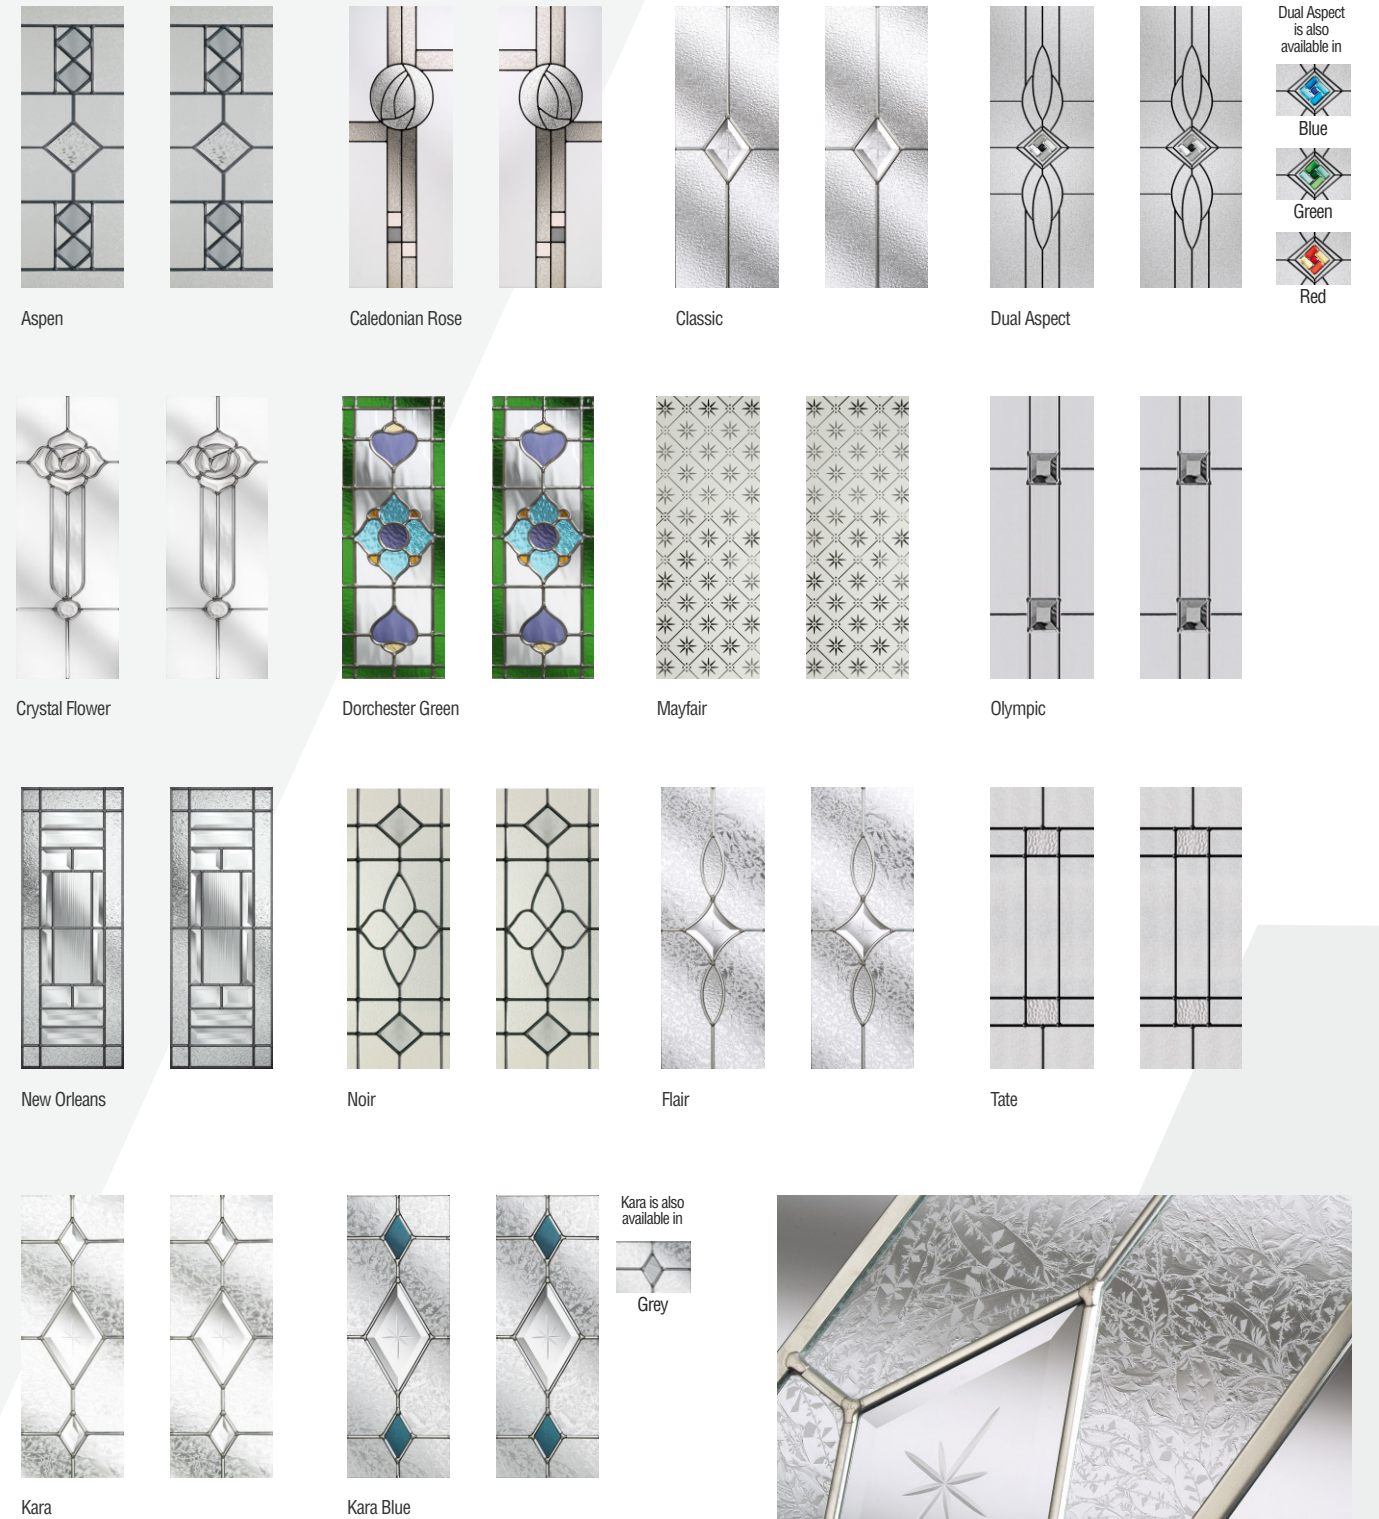

The Lindisfarne door depicts a vintage look reflecting the style of the 1930's.

Kara