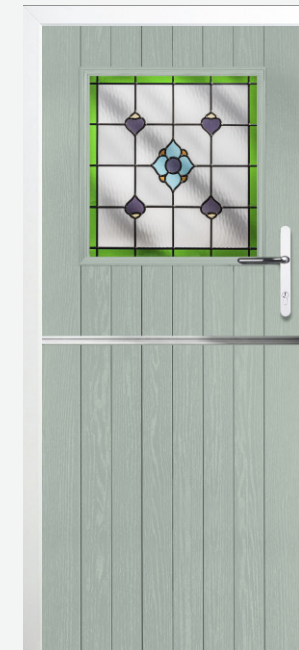

Cottage Stable Large

Chartwell with Dorchester Green glass

Mini blind right hand mechanism only when viewed from the inside.

Inserted in glass or surface mounted Astragal Bar option.