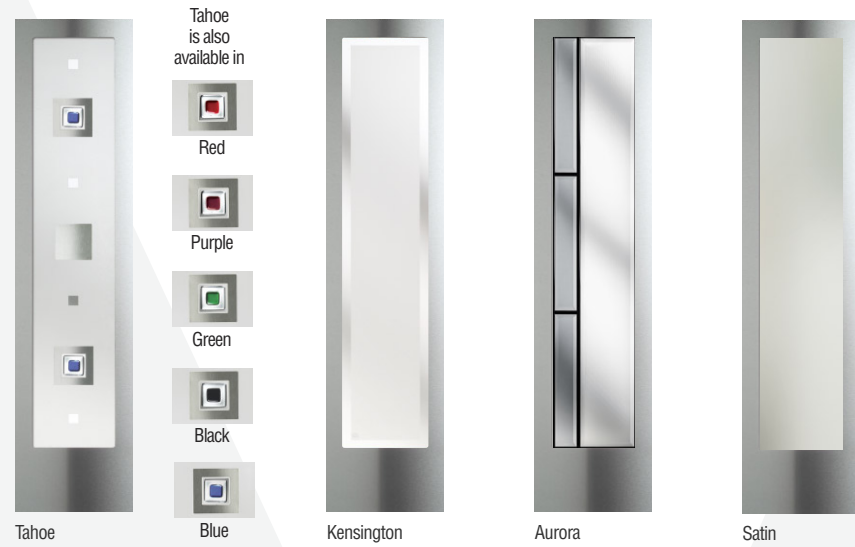

Blue with Kensington glass