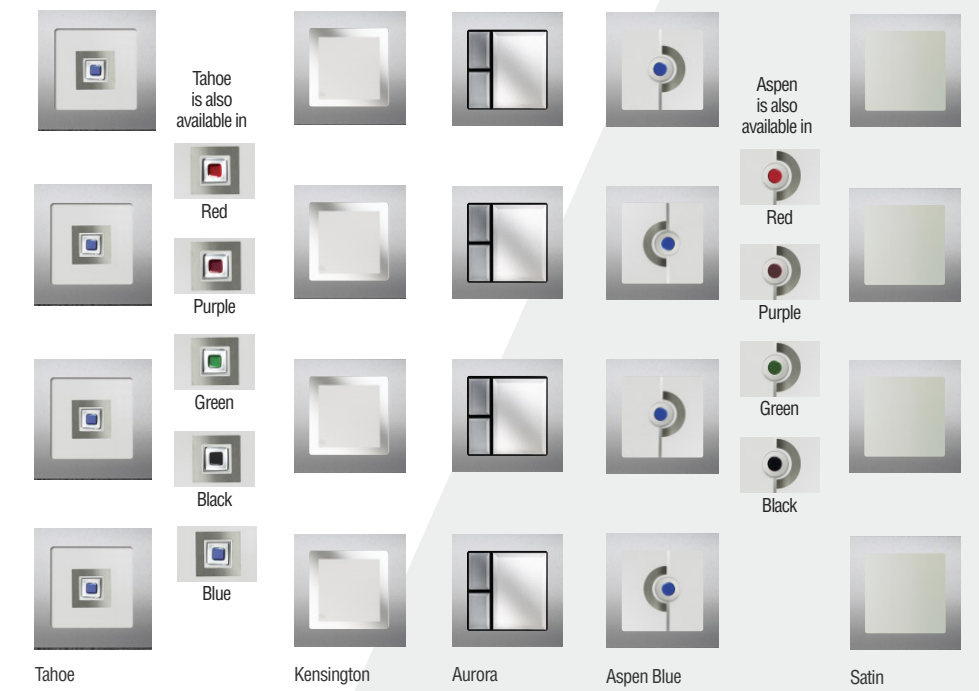

Bern
Black with Kensington glass

Lyon
White with Aurora glass

Munich
Buckingham Grey with Tahoe Blue glass

Nice
Colza Yellow with Tahoe Blue glass

Internal view of the Inox door

Black with Tahoe Blue glass

Bern Range

Blue with Kensington glass

Lyon Range

Turquoise with Aurora glass

Munich Range

Chartwell Green with Aspen Black glass

Nice Range

Traditional

Knockers

Black White Gold Chrome Satin

Spy hole option for Knockers

Letterplates

Black White Gold

Chrome Satin Antique Black

Inner protective housing has unique concealed hinge to prevent attack. Inner flap has positive stop feature for maximum protection. SBD Letterbox only.

Handles

Black White Gold Chrome Satin Antique Black

Antique Black features a traditional textured, hammered finish.

Viewers

Available in Brass and Chrome

Numbers

Gold Chrome

Rim Latch