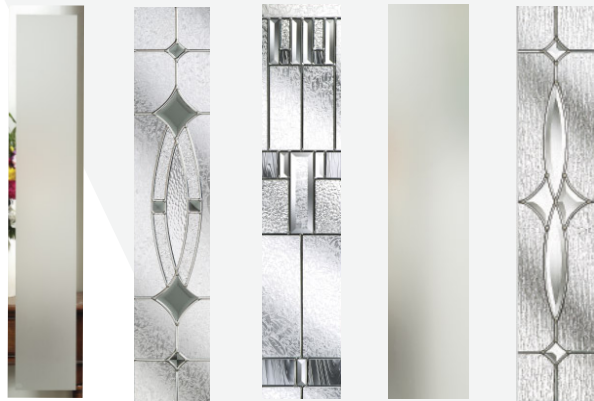

Flair Infinity Kara Kara Blue Kara Grey

Kensington Lunna Prairie Satin Scotia