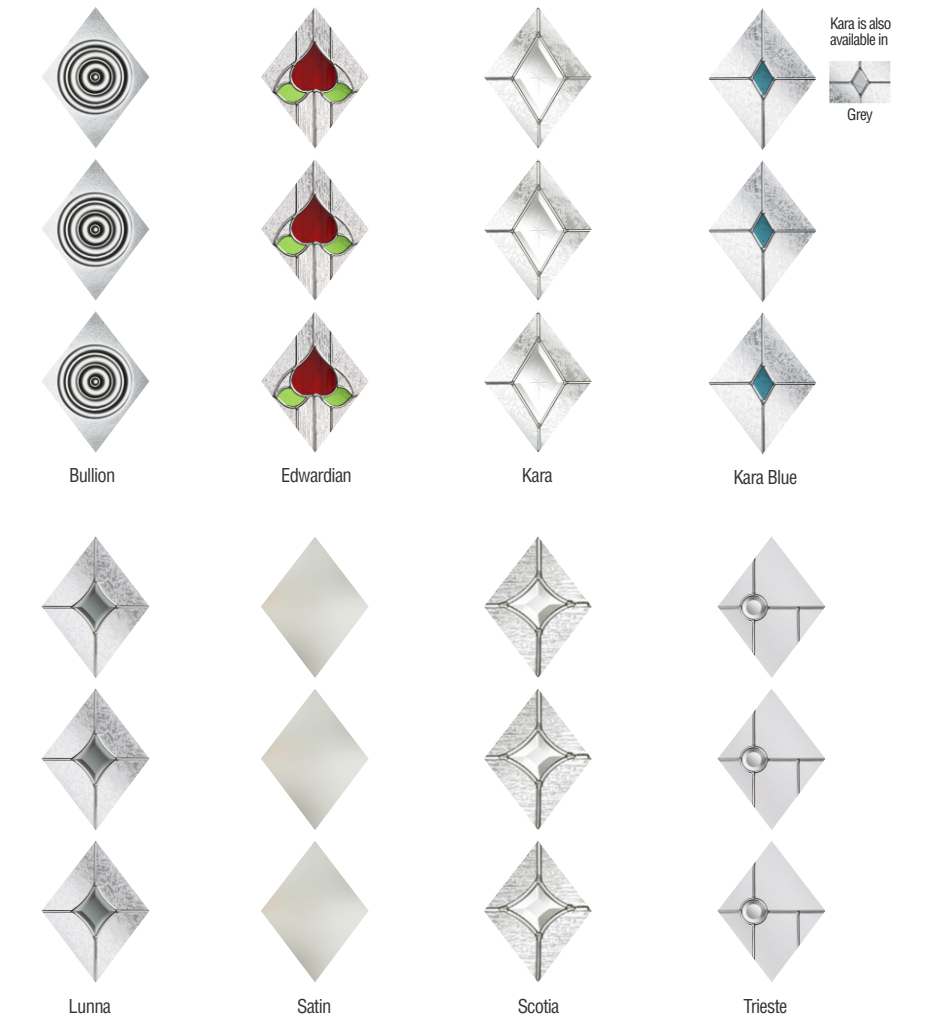

Cottage Diamond

Ultramarine Blue with Kara Blue glass

Cottage 3 Diamond

Slate Grey with Kara Grey glass

Anthracite Grey with Tahoe Black glass

Our range of stunning Inox glazed doors combine the high performance of GRP composite materials with beautiful style to give a truly contemporary look to any entranceway.