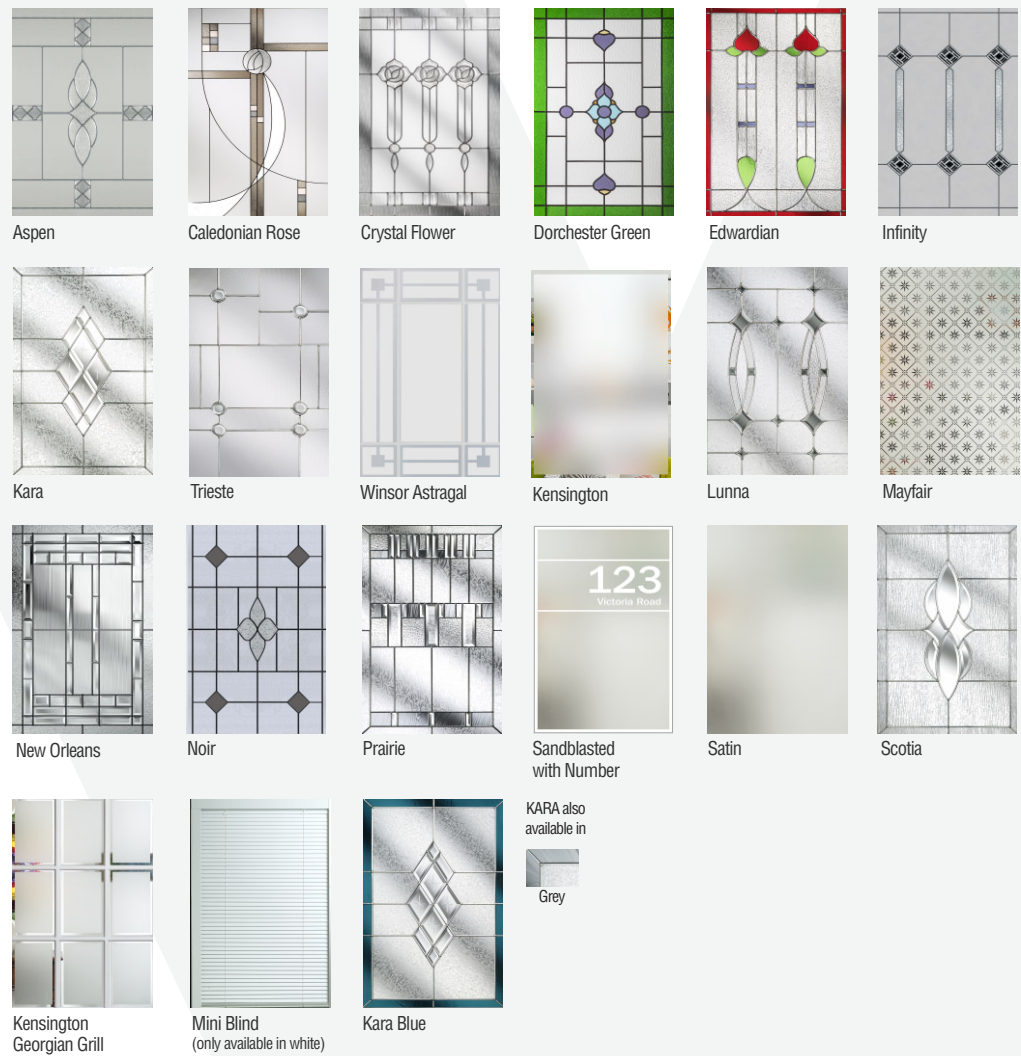

Trieste

Kara

Kara Blue

Kara is also available in Grey

Cottage Small

Basalt Grey with Prairie glass

Cottage Windsor

Chartwell with Lunna glass