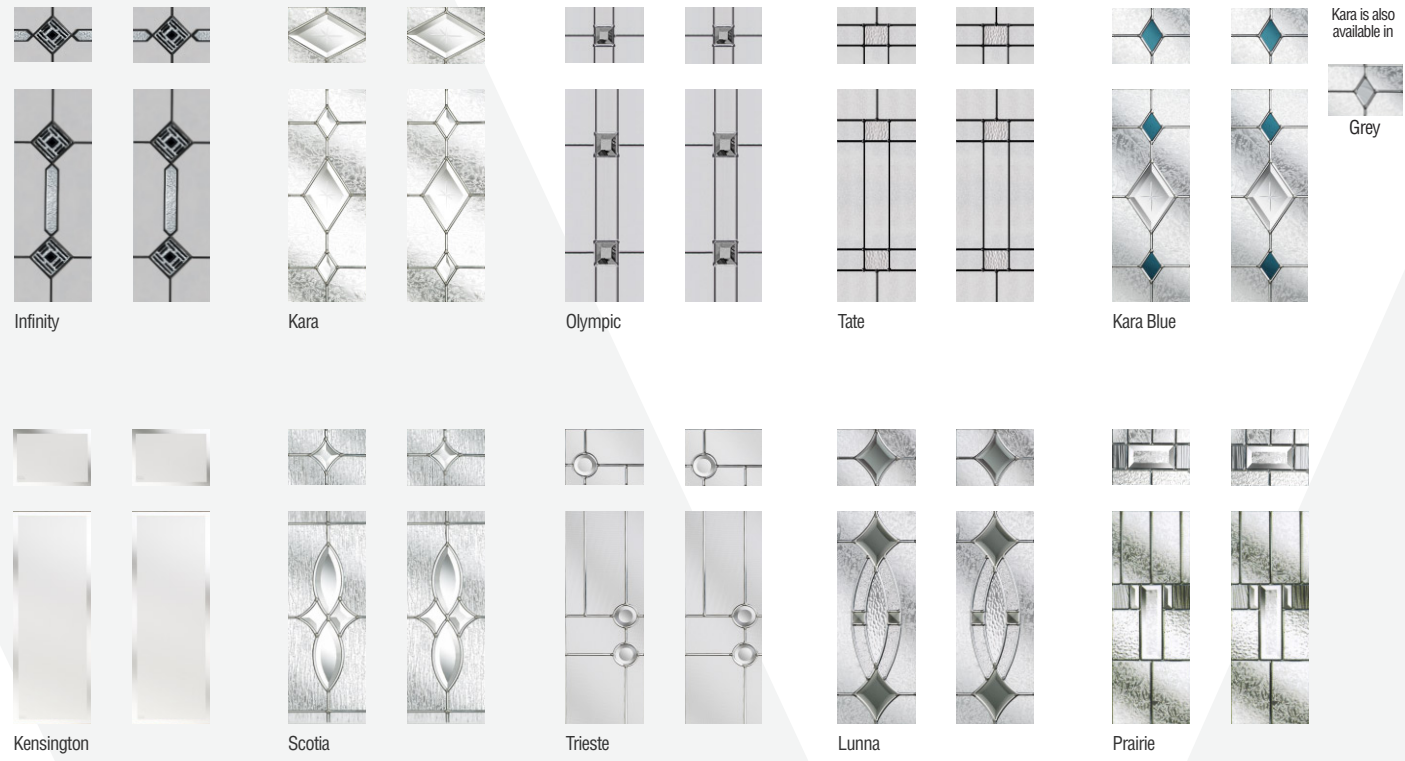

Claret Red Edinburgh 2 with Scotia glass