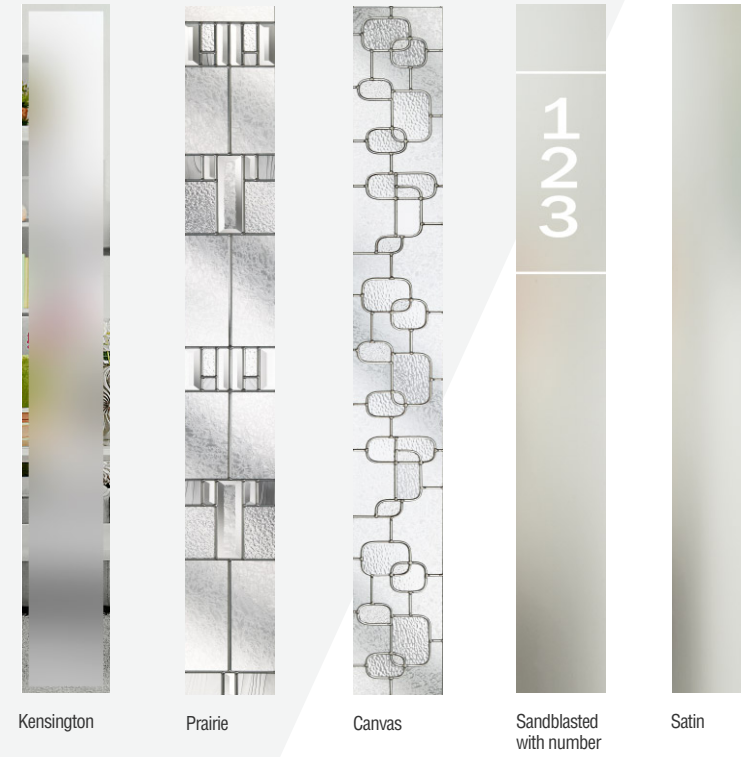

Edwardian

Miami

Sandblasted with number

Satin

Dorchester Green

Crystal Flower

New Orleans

Mayfair

Kensington

Zinc Star

Blue with New Orleans glass

Crystal Flower glass

Anthracite Grey with New Orleans glass

Purple with Delta glass

Smooth finish and a large, slim glazing panel give this door another twist on that modern, stylish look.
Glass available: clear, obscure, plus new patterns as shown.