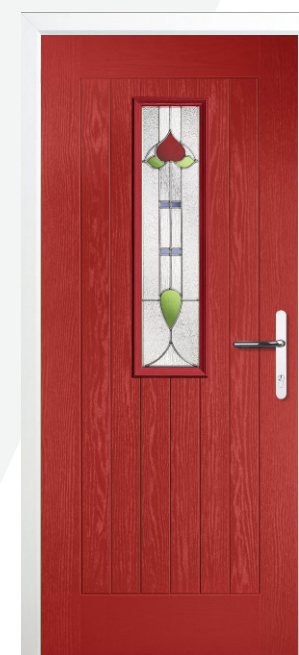

Mini Blind
(only available in white)

Mini blind right hand mechanism only when viewed from the inside.

Sandblasted with Number

Satin

Georgian Bar

Inserted in glass or surface mounted Astragal Bar option.

Cottage Slim