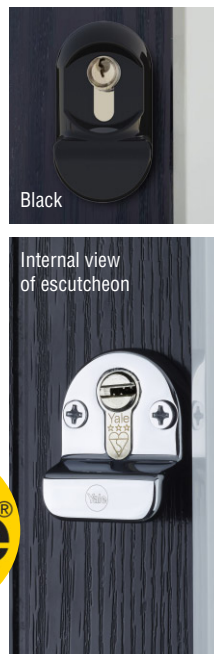

* Please note that for complete security the locks should be fully engaged by lifting the handle and engaging the key

Heritage finger pull escutcheon

- Eliminates the need for handles.
- Complements both contemporary and period door designs, with the key escutcheon fitted to the top section of door.
- On closing, the door is locked on the latch and the key is needed to gain entry from outside. Full security is achieved by turning the key to engage the deadbolt.

For the Ultimate Security Cylinder Upgrade choose YALE Platinum 3*

- Advanced multi pin tumbler mechanism
- TS007 3 star Kite-marked Secured by Design
- Sacrificial external side designed to leave the door secured after a snap attack
- Anti-snap, anti-pick, anti-bump, anti-drill, anti-screw
- Supplied with 3 Yale branded dimple cut keys
- Unique key identification for added security
- Available in double or thumb-turn variants
- 10 year guarantee