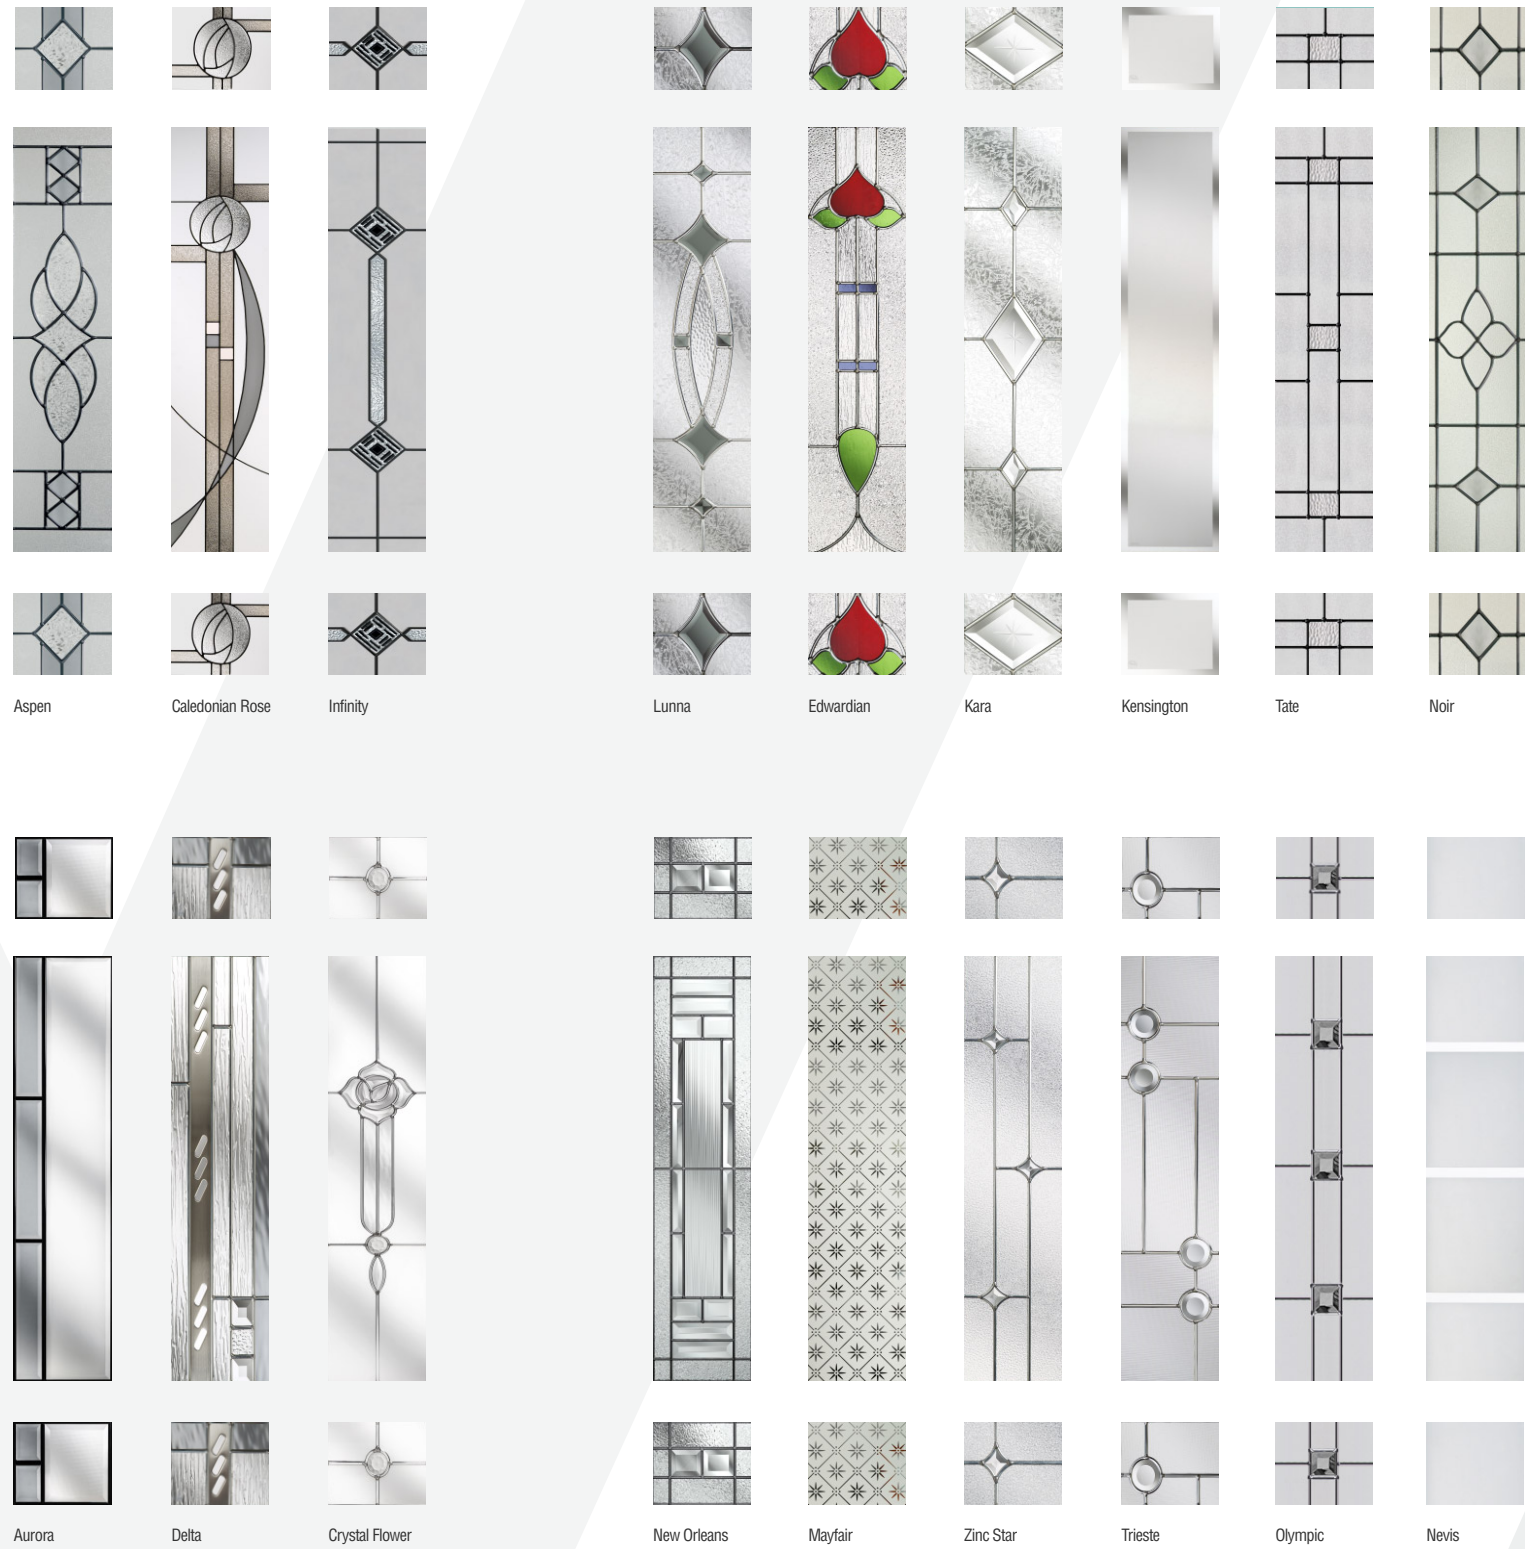

Black with Kara glass