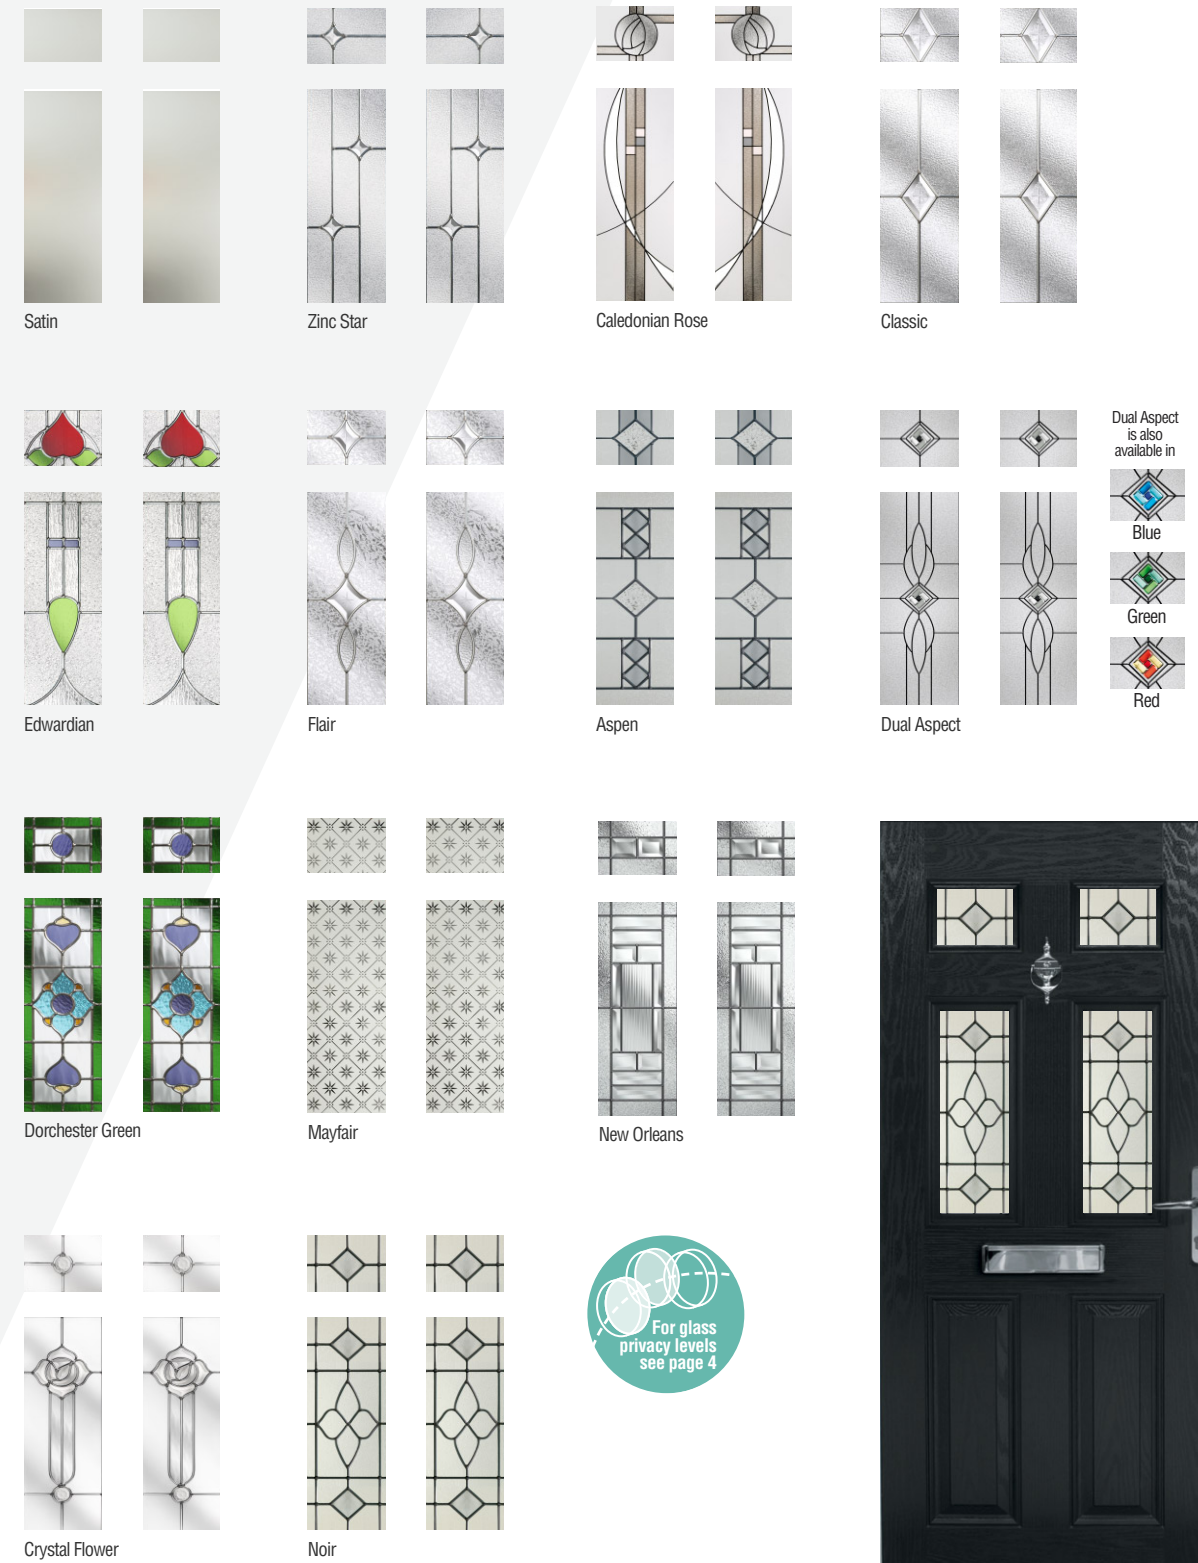

Edinburgh 4 Black with Noir glazing