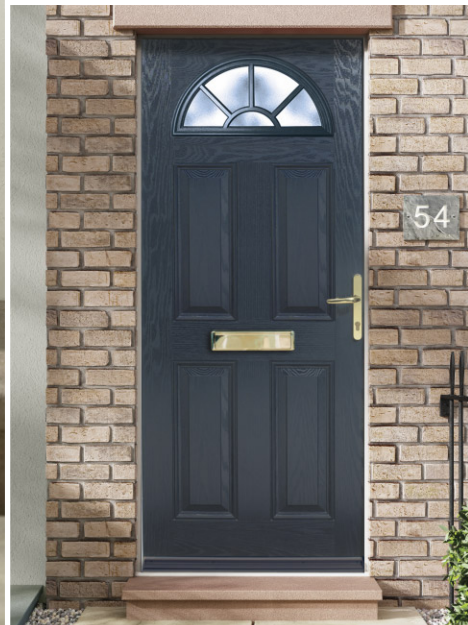

Chartwell Green with Edwardian glass

Blue with Sunburst glass

Our Balmoral model carries the option of single or 3 panel glazing depending on the desired levels of light and privacy that are required. As with all our door styles a wide range of colours and finishes are available and we even colour match drip bars to blend perfectly with your new door.

Caledonian Rose	Classic	Prairie	Kara	Kara Blue	Kara is also available in Grey
Edwardian	Flair	Infinity	Lunna	Dual Aspect	Dual Aspect is also available in Blue, Green, Red
Aspen	Crystal Flower	Dorchester Green	Satin	Scotia	
Sandblasted with number	Trieste	Noir	Zinc Star	Mayfair