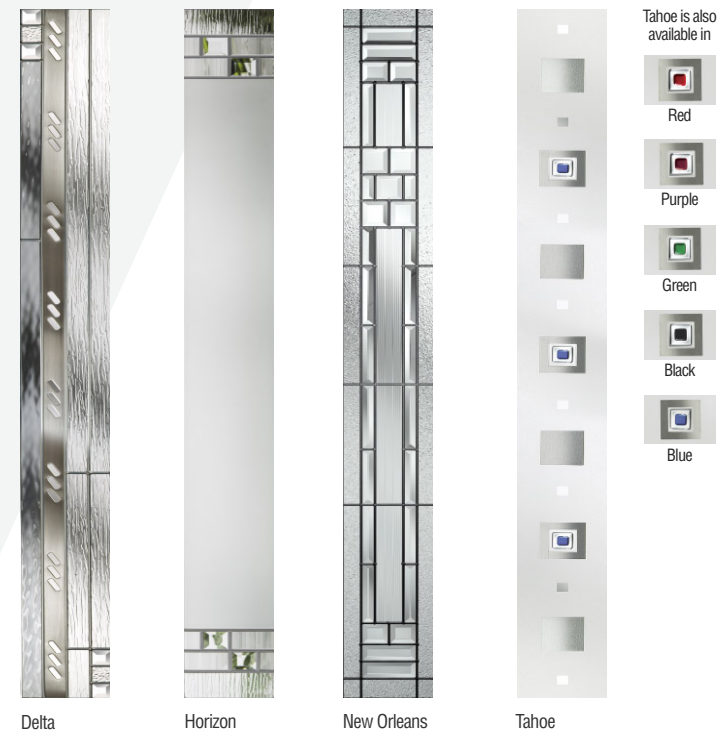

Kensington

Zinc Star

Blue with New Orleans glass

Crystal Flower glass

Anthracite Grey with New Orleans glass

Purple with Delta glass

Smooth finish and a large, slim glazing panel give this door another twist on that modern, stylish look.
Glass available: clear, obscure, plus new patterns as shown.