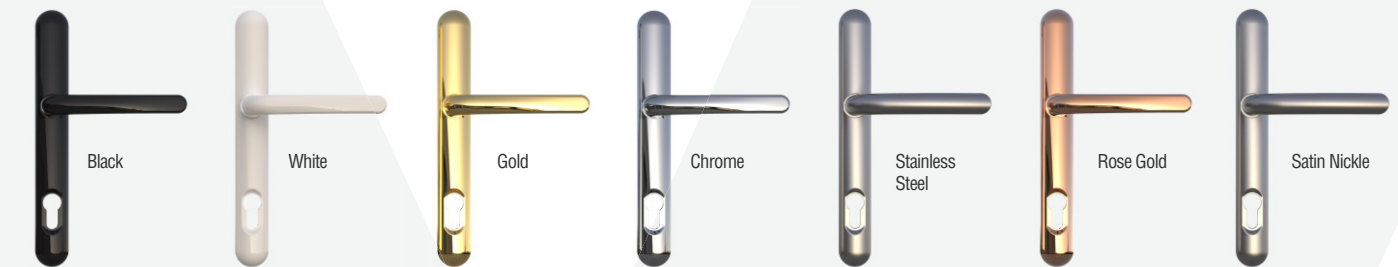

Handles

Black White Gold Chrome Satin Antique Black

Antique Black features a traditional textured, hammered finish.

Viewers

Available in Brass and Chrome

Numbers

Gold Chrome

Rim Latch

For extra security add the Optional Rim Latch traditional lock

Gold Chrome

Rounded

Knockers

Black Gold Chrome Stainless Steel Rose Gold Satin Nickel

Letterplates

Black White Gold Chrome Stainless Steel Rose Gold Satin Nickel

Handles

Black White Gold Chrome Stainless Steel Rose Gold Satin Nickel

Cylinder Pulls

Black Gold Chrome Stainless Steel Rose Gold Satin Nickel

Numbers

Black Gold Chrome Stainless Steel Rose Gold Satin Nickel